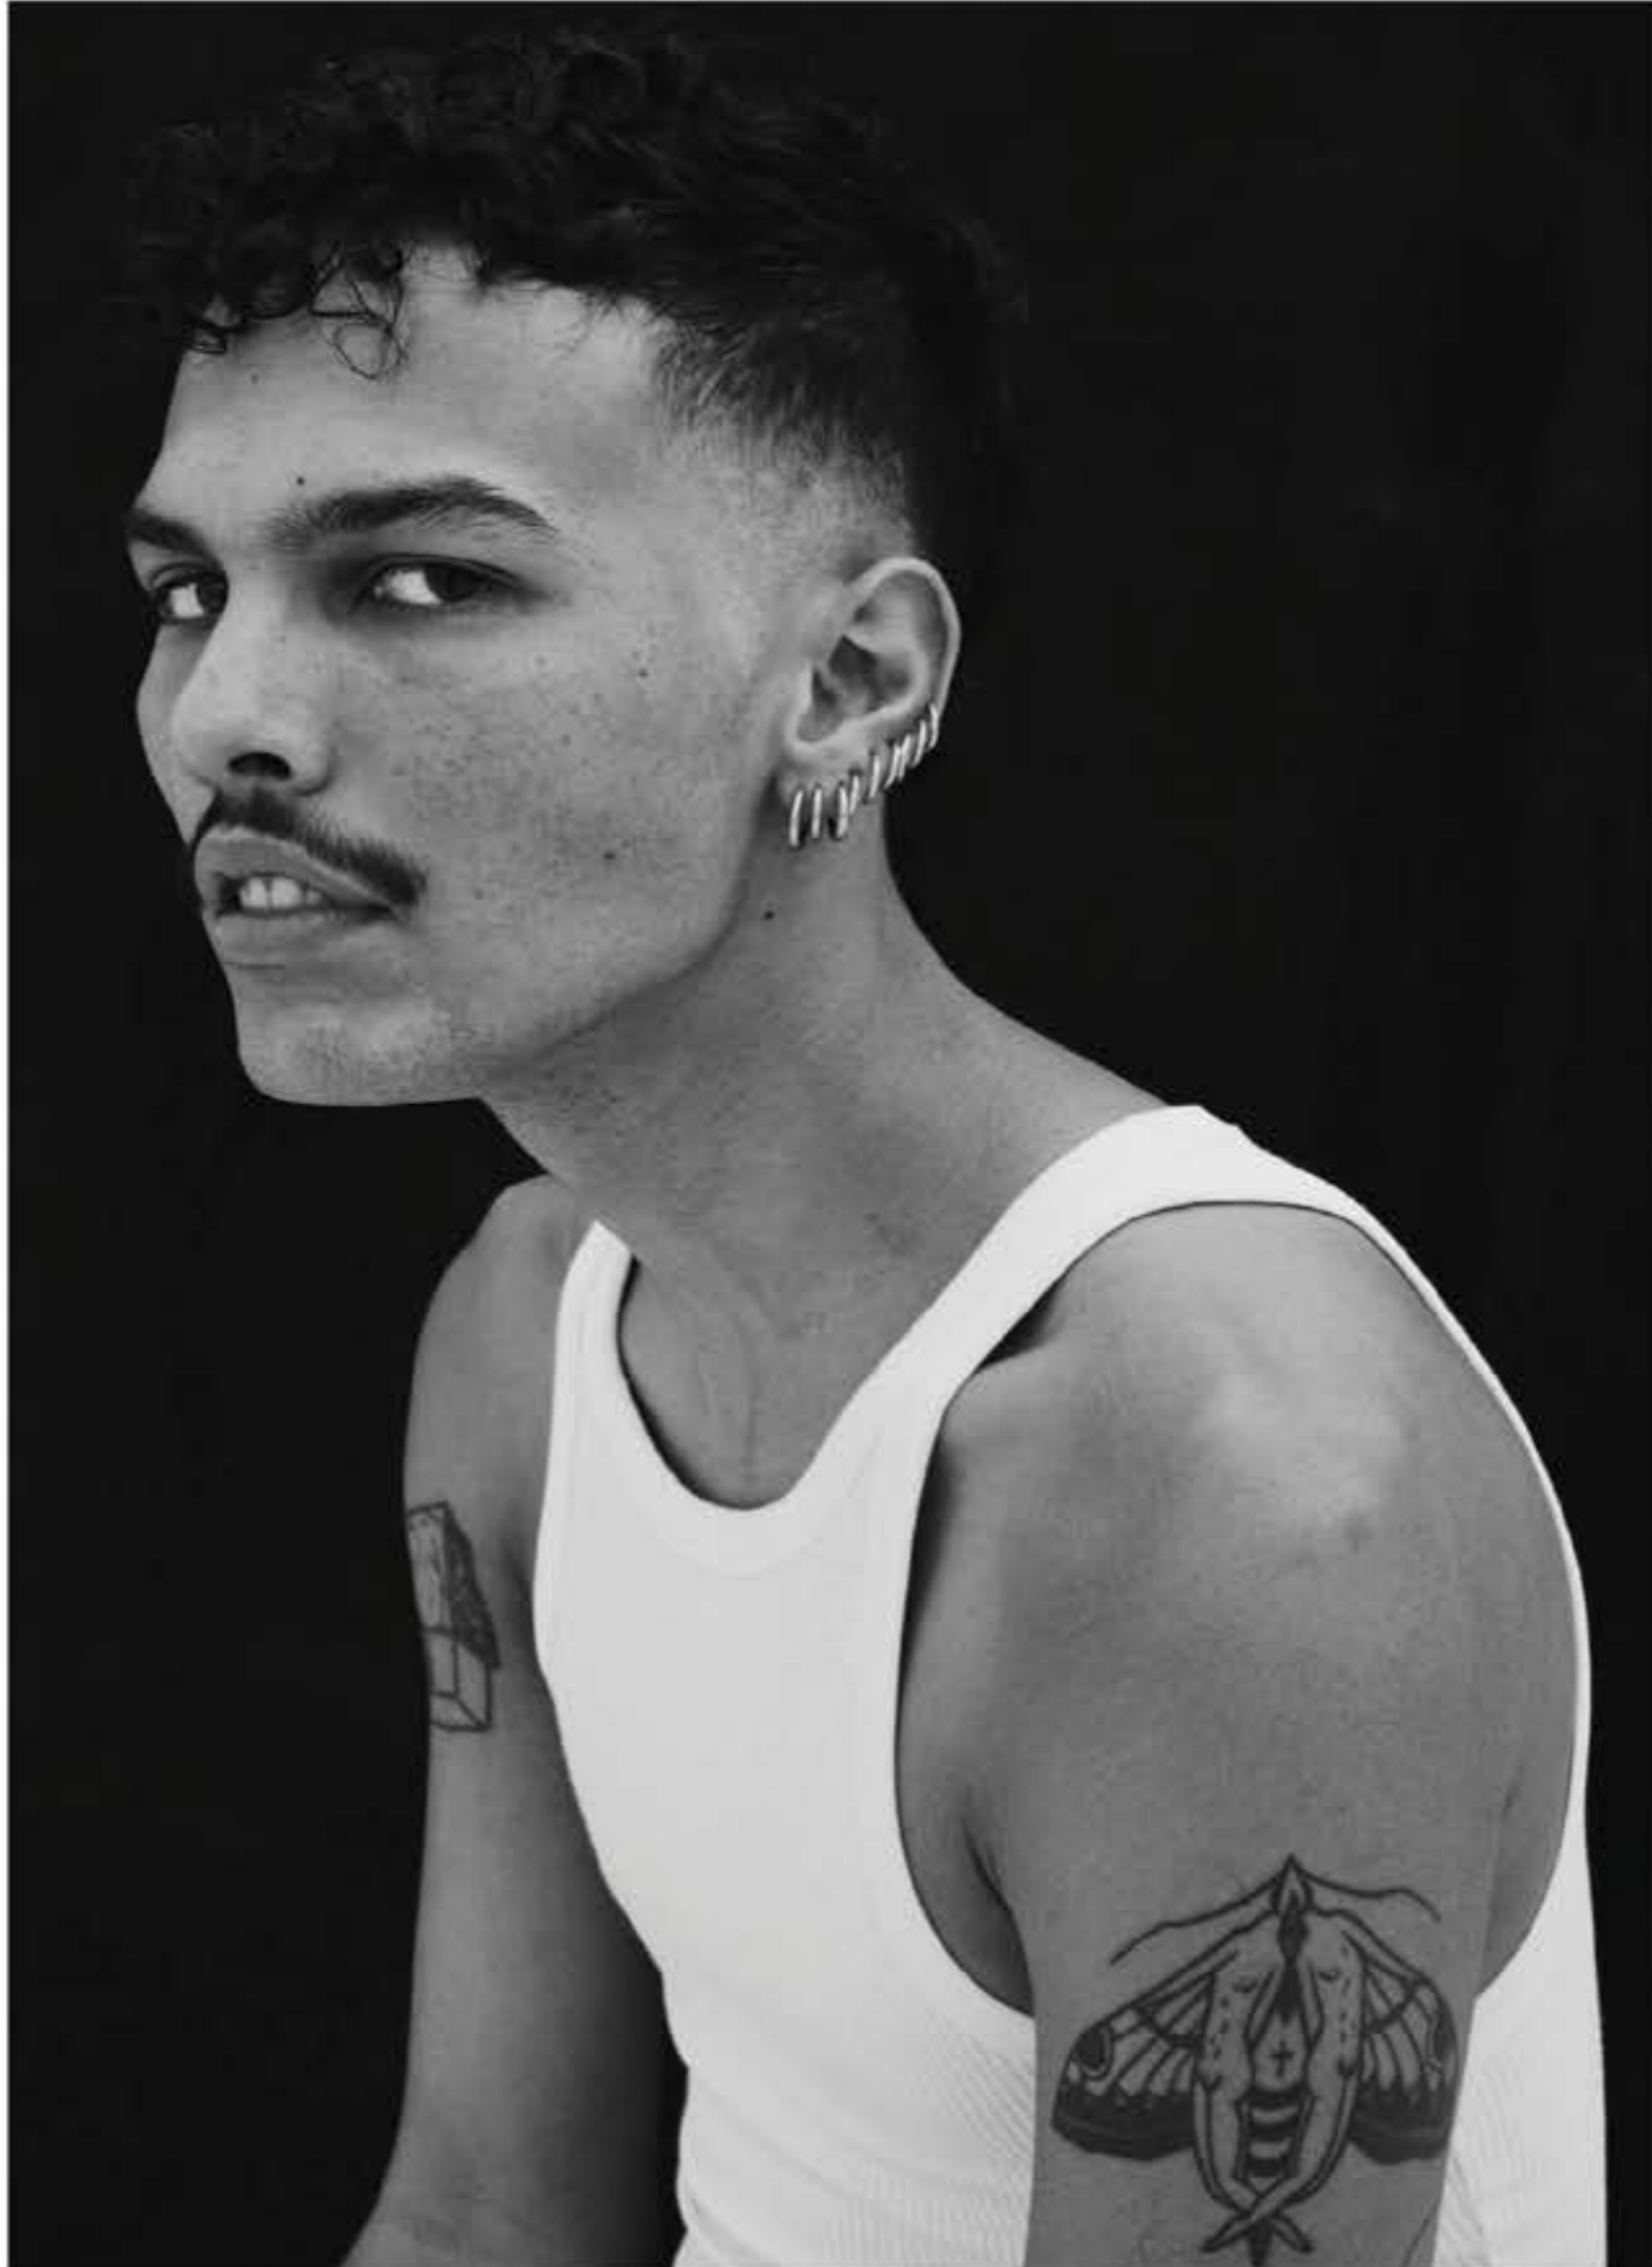

MAX

HEIGHT 178 SHOULDER 110 BUST 91 WAIST 77 HIPS 89 SHOE 42

MAX

HEIGHT 178 SHOULDER 110 BUST 91 WAIST 77 HIPS 89 SHOE 42

ARRIVED
MODEL MANAGEMENT